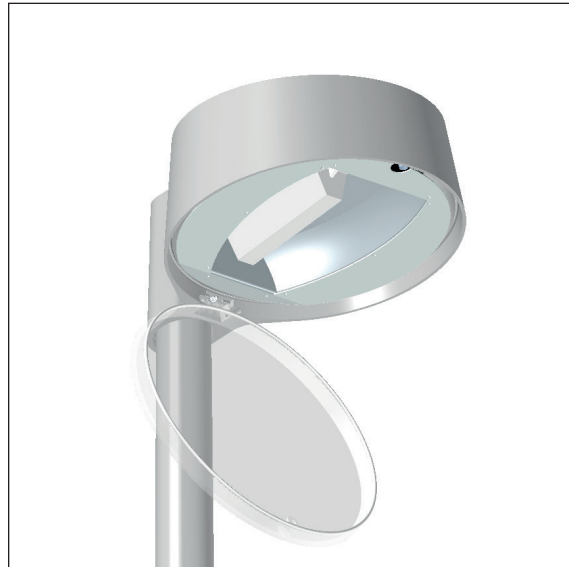

NYX 330 LED COMFORT

Design: Vilhelm Lauritzen Architects

Luminaire specs:

Material: Cast aluminium
Finish: Graphite grey: SW302G (close to RAL 9007)
Silver grey: MW300D
Black: Noir 900 Sablé, SN351F
Corten brown: Mars YX355F
Diffuser: Polycarbonate, clear or opal white
Lamellas as option
Mounting: On pole w. 60 mm top diameter
Adapter for 48 and 42 mm poles - see below
Available with penetrated housing for multiple lanterns on Ø60mm poles.
Connection: In the pole
The luminaire is supplied with 5.5 m lead, 2 x 1 mm².
Classification: IP66, class II
Corrosion class: C4
Impact class: IK10
Weight: 8 kg
Wind sweeping area: 0.053 m² (laterally)

Lamp- and driver specs:

LED type: Comfort
Service life: min 120,000 hours at ta max 25°, L80B10
Temperature range: -30 to +35° C
Luminous power: 3000 K: 1250-2900 lm, CLO
4000 K: 1350-3100 lm, CLO
Colour temperature: 3000 or 4000 Kelvin
Colour rendering: min 70 Ra, typically 75 Ra
Colour accuracy: 5 Steps SDCM
Intensity class: G*3
Output ratio: 74 per cent
Driver: Xitanium Full Xi FP 40 W 0.3-1.0 A
Inrush current: max 22 A (50% after 290 µs)
Surge protection: L/N-GND: 10 kV, L-N: 6 kV, (SR driver: 8 kV)
Service life: min 100,000 hours
Dimming/control: Programming range 15-100 per cent
DALI (4-conductor cable)
Phase (Line switch)
Voltage (AmpDim)
Alternatively: DALI via Zhaga book 18_base

Product codes:

NYX 330 Comfort with programmable driver										
Item No.	Lamp type		Select colour, colour temperature, etc. in the table below.							
8910-	LED Comfort programmable									
Combine with:	Colour	Colour temperature		Shade		Dimming/control		Protection class		
	3	black, RAL 9005	730	3000 K, 70 Ra	empty	clear shade	empty	programmable	empty	class II
	4	graphite grey	740	4000 K, 70 Ra	0	opal white shade	D	Dali	J	class I
	9	silver grey	830*	3000 K, 80 Ra			F	phase		Penetrated housing
	17	corten brown	840*	4000 K, 80 Ra			Z	voltage	empty	no penetration
	66	black, noir 900	* Longer lead times				R	base with SR driver, Zhaga book 18	G	penetrated
Example:	8910-9740 = Nyx 330 Comfort, programmable, silver grey, 4000 K 70 Ra, 5.5 m lead, clear shade									
Options										
06034	Lamellas for the shade									
1712-1	Adapter for 48 or 42 mm pole									

Find our sales partner in your country under Contacts at www.focus-lighting.dk

FOCUS-LIGHTING