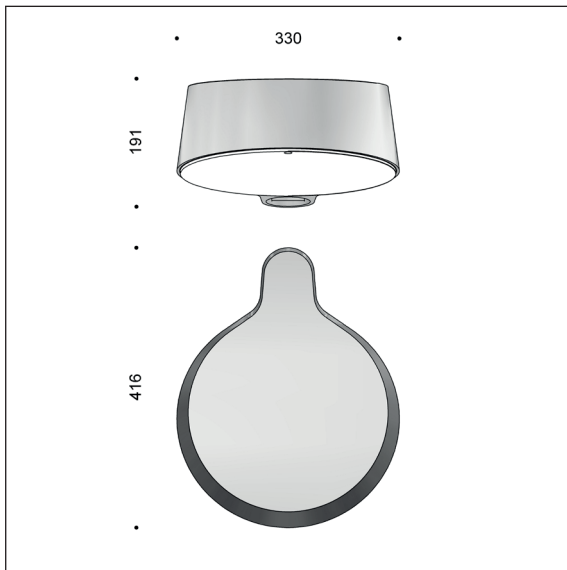

Nyx 330 is available for pole-top and wall mounting. Like the rest of the Nyx series, it comes in black, corten brown, and two grey colours suitable for galvanised standard columns. Made of cast silumin with frosted or opal-white polycarbonate shades, the luminaires are simple and safe and do not invite to vandalism.

The NYX luminaires are available with LED, and the shade edge being visible, it offers optical guidance.

NYX 330 is suitable for mounting on columns from three to six meters. The single lantern can be used on any type of column with a top diameter of 60 mm. Adapter for 48 and 42 mm poles available. Nyx 330 is also available with a penetrated housing for mounting of more lanterns on a cylindrical 60 mm column.

Two or more lanterns can be mounted on each column. Lanterns two-by-two will be the solution for low columns - images can be found at www.focus-lighting.dk.

The Nyx 330 lantern can be mounted on a double arm, available in two sizes: 800 or 1600 mm. The standard version is in hot-dipped galvanised steel and can be powder coated in the same colours as the lanterns.

FOCUS-LIGHTING

NYX 330 - FASTFLEX, T3 LENSES

Design: Vilhelm Lauritzen Architects

Luminaire specs:

Material: Cast aluminium
Finish: Graphite grey: SW302G (close to RAL 9007)
 Silver grey: MW300D
 Black: Noir 900 Sablé, SN351F
 Corten brown: Mars YX355F
Diffuser: Polycarbonate, clear
Mounting: On pole w. 60 mm top diameter
 Adapter for 48 and 42 mm poles - see below
 Available with penetrated housing for multiple lanterns on Ø60mm poles.
Connection: In the pole
 The luminaire is supplied with 5.5 m lead
 2x1 mm²
Classification: IP66, class II
Corrosion class: C4
Impact class: IK10
Weight: 8 kg
Wind sweeping area: 0.053 m2 (laterally)