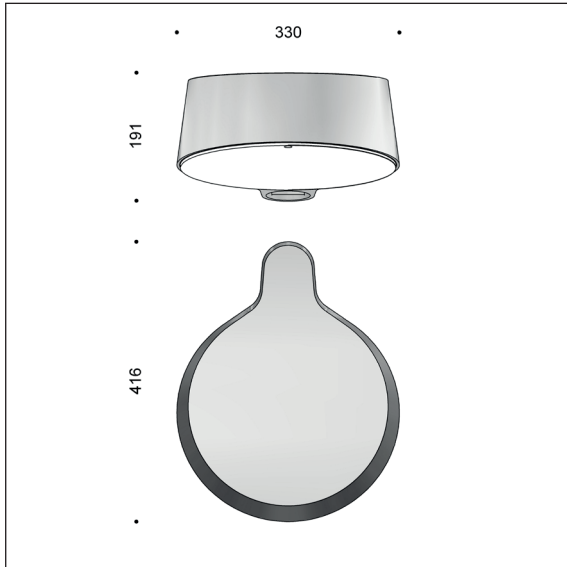

NYX 330 LED COMFORT

Design: Vilhelm Lauritzen Architects

Luminaire specs:

Material: Cast aluminium
Finish: Graphite grey: SW302G (close to RAL 9007)
Silver grey: MW300D
Black: Noir 900 Sablé, SN351F
Corten brown: Mars YX355F
Diffuser: Polycarbonate, clear or opal white
Lamellas as option
Mounting: On pole w. 60 mm top diameter
Adapter for 48 and 42 mm poles - see below
Available with penetrated housing for multiple lanterns on Ø60mm poles.
Connection: In the pole
The luminaire is supplied with 5.5 m lead, 2 x 1 mm².
Classification: IP66, class II
Corrosion class: C4
Impact class: IK10
Weight: 8 kg
Wind sweeping area: 0.053 m² (laterally)

Lamp- and driver specs:

LED type: Comfort
Service life: min 120,000 hours at ta max 25°, L80B10
Temperature range: -30 to +35° C
Luminous power: 3000 K: 1250-2900 lm, CLO
4000 K: 1350-3100 lm, CLO
Colour temperature: 3000 or 4000 Kelvin
Colour rendering: min 70 Ra, typically 75 Ra
Colour accuracy: 5 Steps SDCM
Intensity class: G*3
Output ratio: 74 per cent
Driver: Xitanium Full Xi FP 40 W 0.3-1.0 A
Inrush current: max 22 A (50% after 290 µs)
Surge protection: L/N-GND: 10 kV, L-N: 6 kV, (SR driver: 8 kV)
Service life: min 100,000 hours
Dimming/control: Programming range 15-100 per cent
DALI (4-conductor cable)
Phase (Line switch)
Voltage (AmpDim)
Alternatively: DALI via Zhaga book 18_base

Product codes:

NYX 330 Comfort with programmable driver										
Item No.	Lamp type		Select colour, colour temperature, etc. in the table below.							
8910-	LED Comfort programmable									
Combine with:	Colour	Colour temperature		Shade		Dimming/control		Protection class		
	3	black, RAL 9005	730	3000 K, 70 Ra	empty	clear shade	empty	programmable	empty	class II
	4	graphite grey	740	4000 K, 70 Ra	0	opal white shade	D	Dali	J	class I
	9	silver grey	830*	3000 K, 80 Ra			F	phase		Penetrated housing
	17	corten brown	840*	4000 K, 80 Ra			Z	voltage	empty	no penetration
	66	black, noir 900	* Longer lead times				R	base with SR driver, Zhaga book 18	G	penetrated
Example:	8910-9740 = Nyx 330 Comfort, programmable, silver grey, 4000 K 70 Ra, 5.5 m lead, clear shade									
Options										
06034	Lamellas for the shade									
1712-1	Adapter for 48 or 42 mm pole									

Find our sales partner in your country under Contacts at www.focus-lighting.dk

FOCUS-LIGHTING