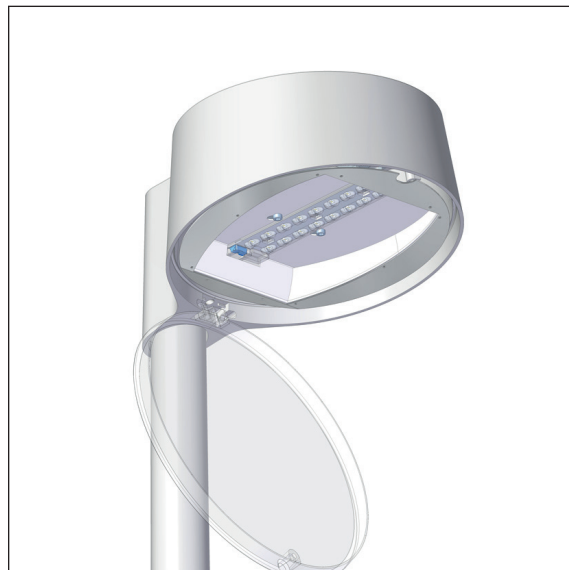

Nyx 330 is available for pole-top and wall mounting. Like the rest of the Nyx series, it comes in black, corten brown, and two grey colours suitable for galvanised standard columns. Made of cast silumin with frosted or opal-white polycarbonate shades, the luminaires are simple and safe and do not invite to vandalism.

The NYX luminaires are available with LED, and the shade edge being visible, it offers optical guidance.

NYX 330 is suitable for mounting on columns from three to six meters. The single lantern can be used on any type of column with a top diameter of 60 mm. Adapter for 48 and 42 mm poles available. Nyx 330 is also available with a penetrated housing for mounting of more lanterns on a cylindrical 60 mm column.

Two or more lanterns can be mounted on each column. Lanterns two-by-two will be the solution for low columns - images can be found at www.focus-lighting.dk.

The Nyx 330 lantern can be mounted on a double arm, available in two sizes: 800 or 1600 mm. The standard version is in hot-dipped galvanised steel and can be powder coated in the same colours as the lanterns.

FOCUS-LIGHTING

NYX 330 - FASTFLEX, T3 LENSES

Design: Vilhelm Lauritzen Architects

Luminaire specs:

Material: Cast aluminium
Finish: Graphite grey: SW302G (close to RAL 9007)
 Silver grey: MW300D
 Black: Noir 900 Sablé, SN351F
 Corten brown: Mars YX355F
Diffuser: Polycarbonate, clear
Mounting: On pole w. 60 mm top diameter
 Adapter for 48 and 42 mm poles - see below
 Available with penetrated housing for multiple lanterns on Ø60mm poles.
Connection: In the pole
 The luminaire is supplied with 5.5 m lead
 2x1 mm²
Classification: IP66, class II
Corrosion class: C4
Impact class: IK10
Weight: 8 kg
Wind sweeping area: 0.053 m2 (laterally)