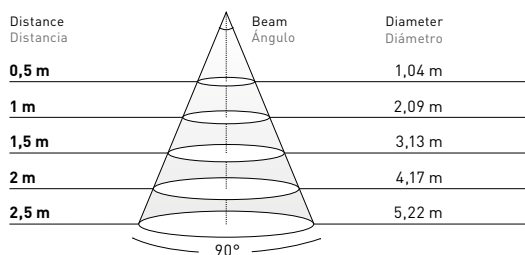

Smart Dot® Tall									
	Monocolor				RGBW				
Dot Power	3,5W (LO)				2,7W				
Color temperatures	2700K	3000K	4000K	5000K	Red	Green	Blue	4000K	R+G+B+W
Lumens output (Frosted)	153 lm	162 lm	170 lm	170 lm	24 lm	38 lm	6 lm	32 lm	85 lm
Lumens output (Clear Frosted)	194 lm	205 lm	216 lm	216 lm	30 lm	48 lm	8 lm	40 lm	108 lm
Luminaire efficiency (Clear Frosted)	55 lm/W	58 lm/W	61 lm/W	61 lm/W	40 lm/W				
Measures / Weight	Ø 60 x 62 mm 280 gr								

The Avenues Prestige Shopping Mall,
Kuwait

MEASURES MEDIDAS

LIGHT DISTRIBUTION CURVES FOTOMETRÍAS

Smart Dot® RGBW Flat

2,7W Clear

RGBW

315 lux
79 lux
35 lux
20 lux
13 lux

Smart Dot® RGBW Flat