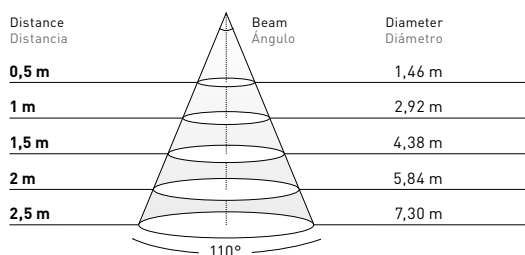

Smart Dot® RGBW Flat

2,7W Opal

RGBW

166 lux
42 lux
18 lux
10 lux
7 lux