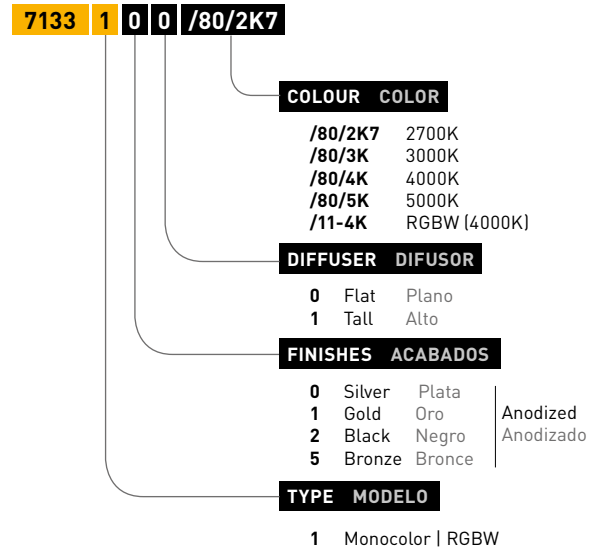

* Cable not included [ref. M030427/C13]
Cable no incluido. [ref. M030427/C13]

Smart Dot®

OPTIONS
OPCIONES

The standard version for flat diffuser is opal and for tall diffuser is frosted.
La versión estándar con difusor plano es opal y con difusor alto es glaseado.

FLAT DIFFUSER

Clear
Opal **(Standard)**
Opal & Black

TALL DIFFUSER

Frosted **(Standard)**
Clear & Frosted