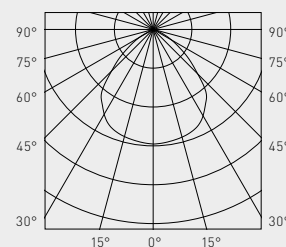

Smart Dot® Tall									
	Monocolor				RGBW				
Dot Power	3,5W (LO)				2,7W				
Color temperatures	2700K	3000K	4000K	5000K	Red	Green	Blue	4000K	R+G+B+W
Lumens output (Frosted)	153 lm	162 lm	170 lm	170 lm	24 lm	38 lm	6 lm	32 lm	85 lm
Lumens output (Clear Frosted)	194 lm	205 lm	216 lm	216 lm	30 lm	48 lm	8 lm	40 lm	108 lm
Luminaire efficiency (Clear Frosted)	55 lm/W	58 lm/W	61 lm/W	61 lm/W	40 lm/W				
Measures / Weight	Ø 60 x 62 mm 280 gr								

The Avenues Prestige Shopping Mall,
Kuwait

MEASURES MEDIDAS

LIGHT DISTRIBUTION CURVES FOTOMETRÍAS

Smart Dot® RGBW Flat

2,7W Clear

RGBW

315 lux
79 lux
35 lux
20 lux
13 lux

Smart Dot® RGBW Flat