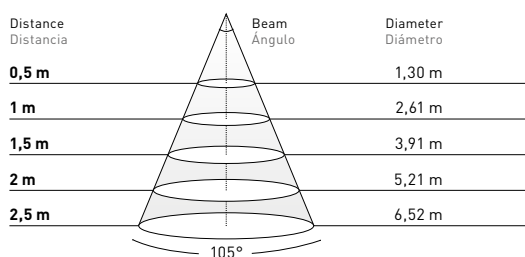

The Avenues Prestige Shopping Mall,
Kuwait

MEASURES MEDIDAS

LIGHT DISTRIBUTION CURVES FOTOMETRÍAS

Smart Dot® RGBW Flat

2,7W Clear

RGBW

315 lux
79 lux
35 lux
20 lux
13 lux

Smart Dot® RGBW Flat

2,7W Opal

RGBW

166 lux
42 lux
18 lux
10 lux
7 lux

Smart Dot® RGBW Tall

2,7W Clear&frosted

RGBW

138 lux
34 lux
15 lux
9 lux
6 lux

Lumen measurement complies with **UNE-EN 00000 / IES LM-00-00** testing procedures.
Light distribution curves are available at www.grupo-mci.com.
Due to continuous improvements and innovations, specifications may change without notice.