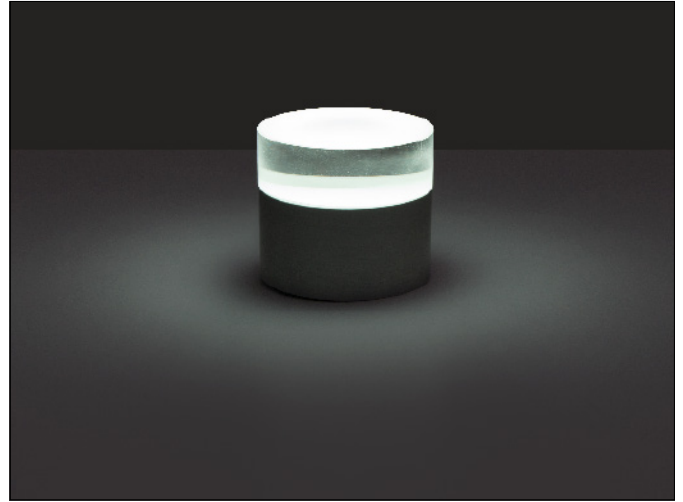

*The standard version for flat diffuser is opal and for tall diffuser is frosted.
La versión estándar con difusor plano es opal y con difusor alto es glaseado.*

*Due to some differences in the diffusers finishes, the color temperatures could change slightly.
Debido a los diferentes acabados de los difusores las temperaturas del color pueden cambiar ligeramente.*

2,7W Opal

RGBW

166 lux
42 lux
18 lux
10 lux
7 lux

Smart Dot® RGBW Tall

2,7W Clear&frosted

RGBW

138 lux
34 lux
15 lux
9 lux
6 lux

Lumen measurement complies with **UNE-EN 00000 / IES LM-00-00** testing procedures.
Light distribution curves are available at www.grupo-mci.com.
Due to continuous improvements and innovations, specifications may change without notice.

DETAILS
DETALLES

Opal flat diffuser.
Difusor plano Opal.

Clear & frosted tall diffuser.
Difusor alto transparente y glaseado.

Easy installation and replacement of the Dots thanks to the toolless plugging.
Fácil instalación y replazo de los Dots gracias al montaje sin herramientas.