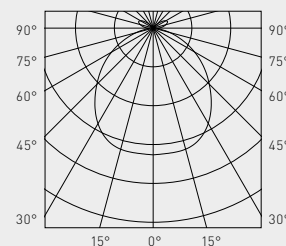

2,7W Opal

RGBW

166 lux
42 lux
18 lux
10 lux
7 lux

Smart Dot® RGBW Tall

2,7W Clear&frosted

RGBW

138 lux
34 lux
15 lux
9 lux
6 lux

Lumen measurement complies with **UNE-EN 00000 / IES LM-00-00** testing procedures.
Light distribution curves are available at www.grupo-mci.com.
Due to continuous improvements and innovations, specifications may change without notice.