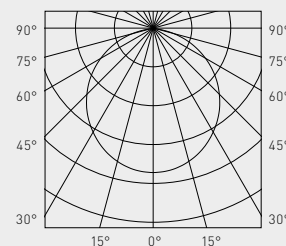

MEASURES MEDIDAS

LIGHT DISTRIBUTION CURVES FOTOMETRÍAS

Smart Dot® RGBW Flat

2,7W Clear

RGBW

315 lux
79 lux
35 lux
20 lux
13 lux

Smart Dot® RGBW Flat

2,7W Opal

RGBW

166 lux
42 lux
18 lux
10 lux
7 lux

Smart Dot® RGBW Tall

2,7W Clear&frosted

RGBW

138 lux
34 lux
15 lux
9 lux
6 lux

Lumen measurement complies with **UNE-EN 00000 / IES LM-00-00** testing procedures.
Light distribution curves are available at www.grupo-mci.com.
Due to continuous improvements and innovations, specifications may change without notice.

Ensayado bajo las especificaciones de la norma **UNE-EN 00000 / IES LM-00-00**.
Fotometrías disponibles en www.grupo-mci.com.
Debido a las continuas mejoras e innovaciones, las especificaciones pueden cambiar sin previo aviso.