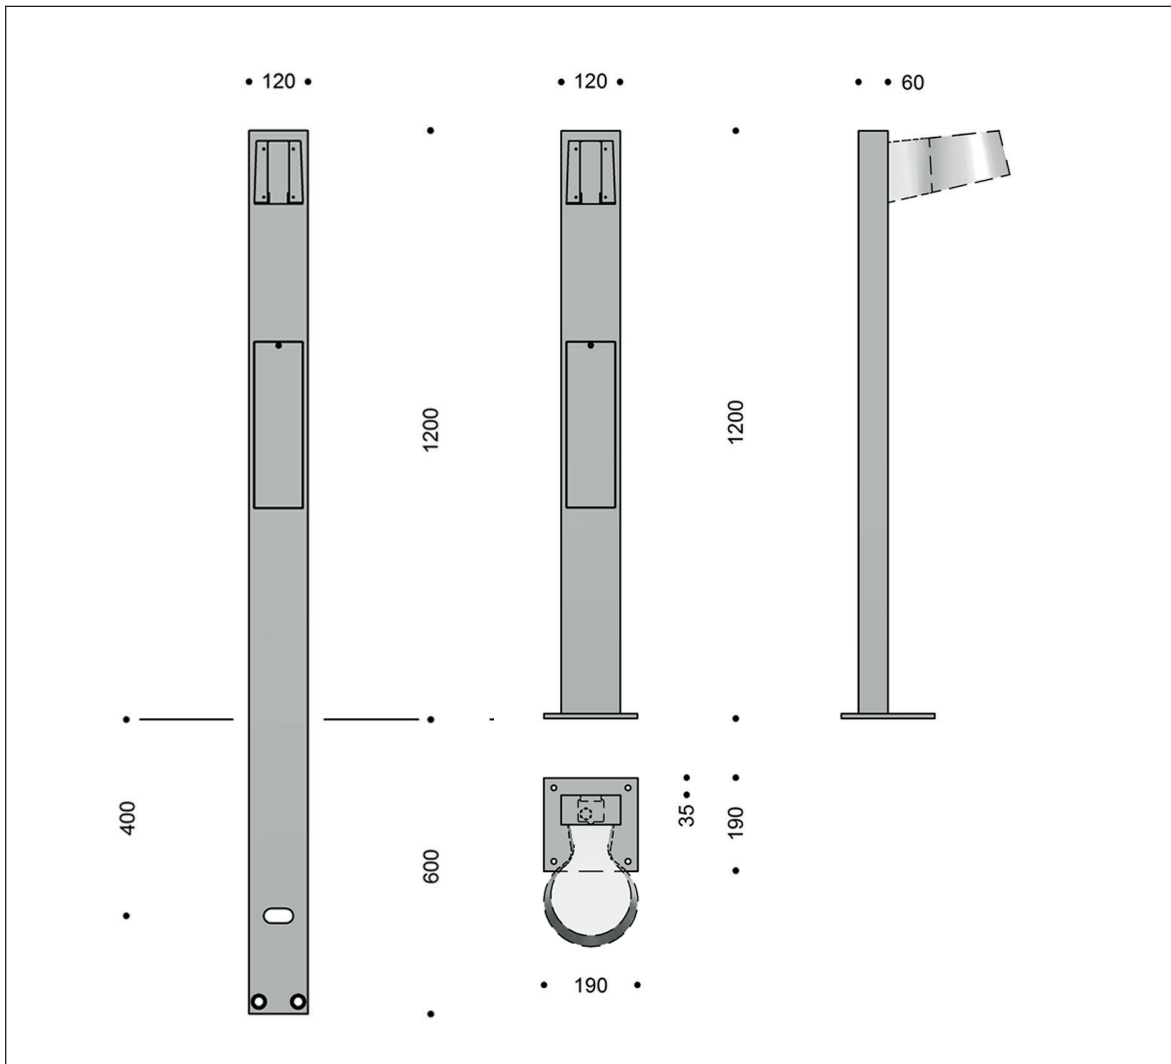

Nyx Bollard 1200

Design: Vilhelm Lauritzen Architects

Specification:

Material: powder-coated aluminium
Coating: graphite grey: YW355F, silver grey: Y2370I, black: RAL 9005, black: Noir 900 Sablé SN351F, corten brown: YX355F
Mounting: with rooted base for embedment or on flanged base
Connection: in fuse box with 6A fuse box, max 3 of 4 x 10 mm² or 2 of 4 x 16 mm²
Classification: class I or II
Weight: 4.5-6 kg

Product codes:

Item No.	Height: 1200 mm	Select colour and protection below.		
7023-	rooted base for embedment			
7024-	on flanged base			
To be combined with:	Colour	Classification		
	3 black RAL 9005	empty	class I	
	4 graphite grey	K	class II	
	9 silver grey			
	17 corten brown			
	66 black noir 900			
Example product code:	7023-4K = Nyx bollard 1200 for embedment, graphite grey, class II			

Find our sales partner in your country under Contacts at www.focus-lighting.dk

FOCUS-LIGHTING