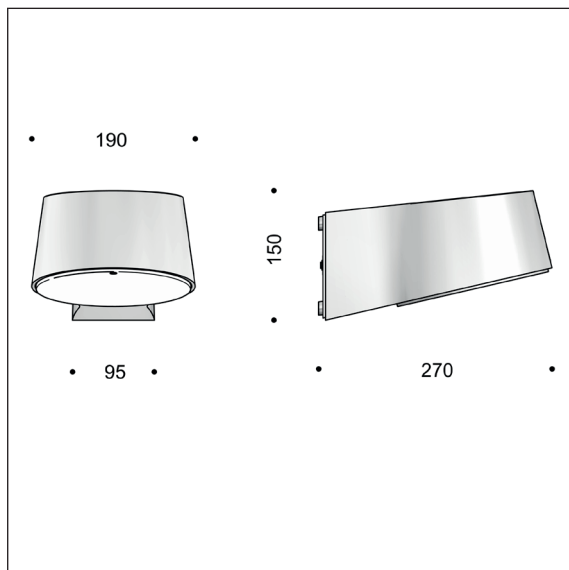

With housing in cast silumin and screen in opalized polycarbonate, the luminaires are simple and resistant to vandalism. The bollard is available in two heights; 1000 or 1200 mm, the taller bollard being equipped with fuse box.

FOCUS-LIGHTING

Nyx 190 for bollard

Design: Vilhelm Lauritzen Architects

Luminaire specification:

Material: cast aluminium
 Coating: graphite grey: YW355F
 silver grey: Y2370I
 black: RAL 9005 or Noir 900 Sablé SN351F
 corten brown: YX355F
 Screen: polycarbonate, matt
 Mounting: on bollard, double cable entry
 Connection: max 5 x 2.5 mm² into terminal block
 Classification: IP66, class I or II
 Impact resistance: IK10
 Weight: 2.6 kg
 Lamp types: LED or E27 variants.
 All lamp components as exchangeable modules.