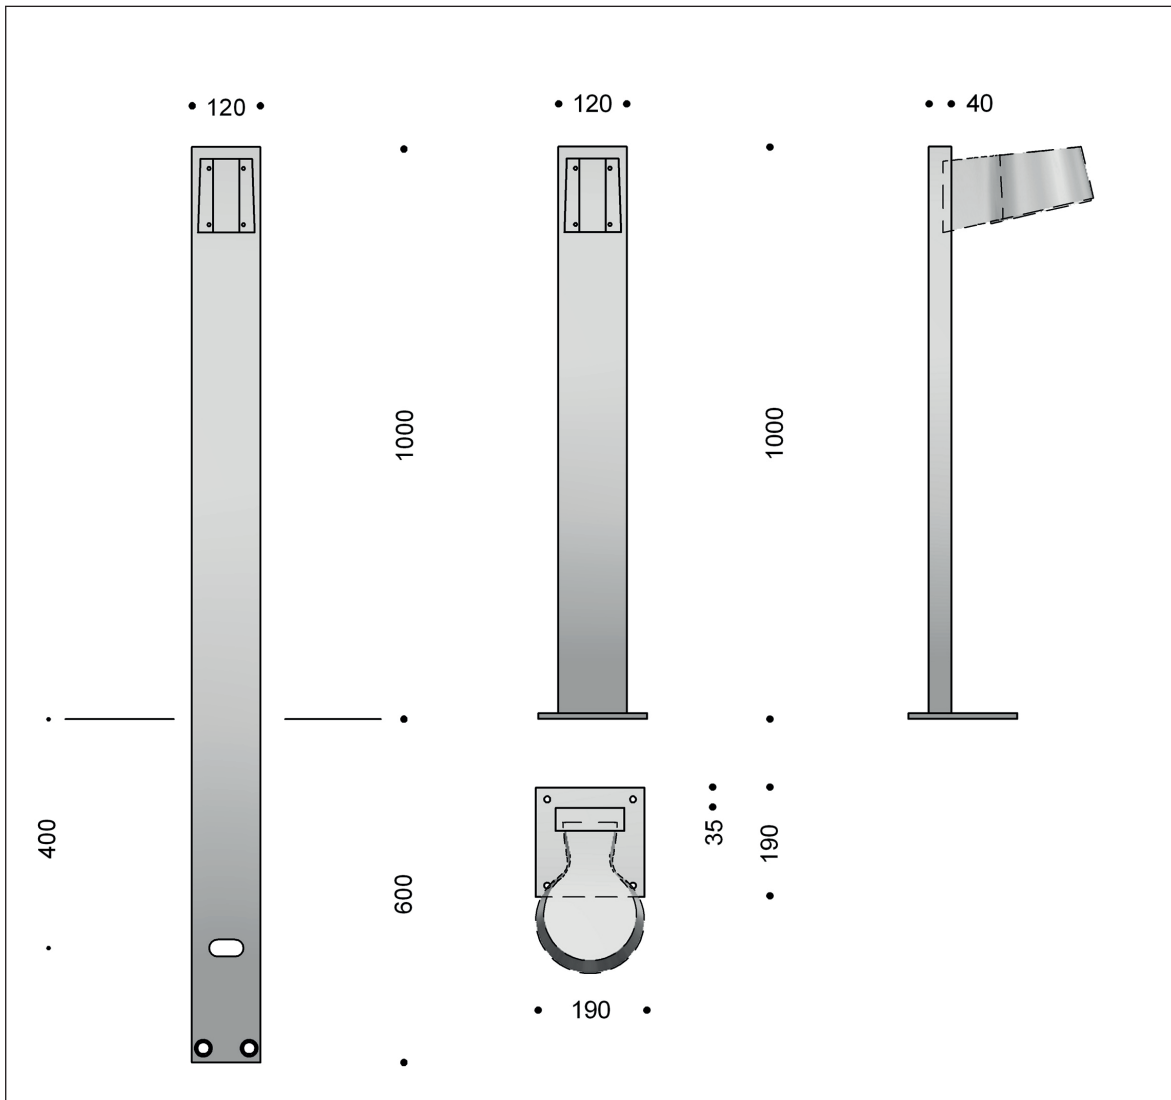

Nyx Bollard 1000

Design: Vilhelm Lauritzen Architects

Specification:

Material: powder-coated aluminium
Coating: graphite grey: YW355F, silver grey: Y2370I, black: RAL 9005, black: Noir 900 Sablé SN351F, corten brown: YX355F
Mounting: with rooted base for embedment or on flanged base; cables in the stand
Connection: in the fixture
Weight: 4-5 kg

Product codes:

Item No.	Height: 1000 mm	Select colour in the table below.		
7021-	rooted base for embedment			
7022-	on flanged base			
To be combined with:	Colour			
	3	black RAL 9005		
	4	graphite grey		
	9	silver grey		
	17	corten brown		
	66	black noir 900		
Example product code:	7021-4 = Nyx bollard 1000 for embedment, graphite grey,			

Find our sales partner in your country under Contacts at www.focus-lighting.dk

FOCUS-LIGHTING