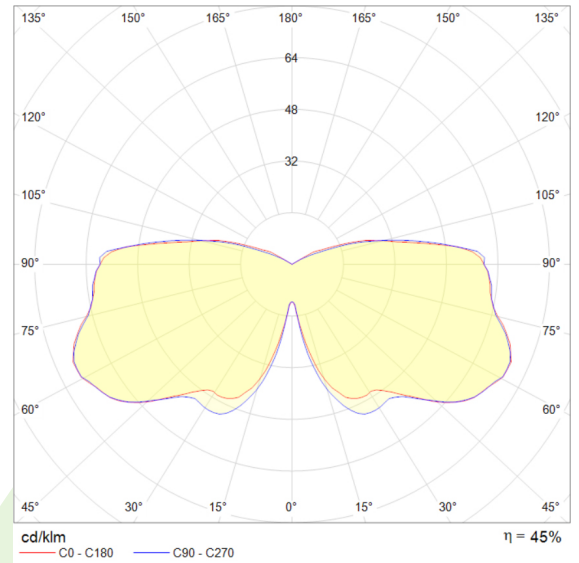

Product information

Category	Compact
Family	PAREO COMPACT
Name	PAREO COMPACT E27 1X MAX 60W IP54 04
Index	19AILB-41E27

Light and electrical data

Light source	RETROFIT E27 (not included)
Luminous flux LED [lm]	depending on applied light source
LED power [W]	depending on applied light source
Luminaire luminous flux [lm]	depending on applied light source
Power of luminaire [W]	depending on applied light source
Luminaire's light efficiency [lm/W]	depending on applied light source
Color of the light [K]	depending on applied light source
CRI	depending on applied light source
SDCM (LED sources)	depending on applied light source
Protection against electric shock	I
Protection degree	IP54
Voltage	220..240 V, 50..60 Hz
Lifetime of LED sources [h]	depending on applied light source
Lx/By	depending on applied light source
Driver	none

Mechanical data

Assembly	mounted on poles
Material	aluminum
Color	RAL 9005 (black)
Diffuser	transparent polycarbonate
Impact resistant	IK09
Weight [kg]	3,95
Dimensions [mm]	Ø440 x 630

A graph of light

Luminous flux tolerance +/- 10%. Power tolerance +/- 10%.
Technical data may be changed. Photos of the luminaires may differ from reality.
Date of last update: 17-09-2020