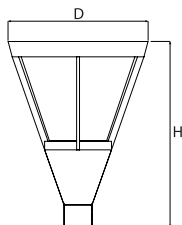

Product: PAREO COMPACT E27 1X MAX 60W IP54 04**Index:** 19AILB-41E27

Description

Park and garden dedicated luminaire for lamps of general use on the popular E27 base. Body made of die cast aluminum. Light source shielded by aluminum raster glare limiting. Polycarbonate outer coat with high degree of mechanical factors resistance. Outer coat ensures high weather conditions resistance. It gives aesthetic look for whole time of exploitation. PAREO is especially recommended to illuminate squares, circuses, parks and open spaces.

Product information

Category	Compact
Family	PAREO COMPACT
Name	PAREO COMPACT E27 1X MAX 60W IP54 04
Index	19AILB-41E27

Light and electrical data

Light source	RETROFIT E27 (not included)
Luminous flux LED [lm]	depending on applied light source
LED power [W]	depending on applied light source
Luminaire luminous flux [lm]	depending on applied light source
Power of luminaire [W]	depending on applied light source
Luminaire's light efficiency [lm/W]	depending on applied light source
Color of the light [K]	depending on applied light source
CRI	depending on applied light source
SDCM (LED sources)	depending on applied light source
Protection against electric shock	I
Protection degree	IP54
Voltage	220..240 V, 50..60 Hz
Lifetime of LED sources [h]	depending on applied light source
Lx/By	depending on applied light source
Driver	none

Mechanical data

Assembly	mounted on poles
Material	aluminum
Color	RAL 9005 (black)
Diffuser	transparent polycarbonate
Impact resistant	IK09
Weight [kg]	3,95
Dimensions [mm]	Ø440 x 630

A graph of light

Luminous flux tolerance +/- 10%. Power tolerance +/- 10%.
Technical data may be changed. Photos of the luminaires may differ from reality.
Date of last update: 17-09-2020