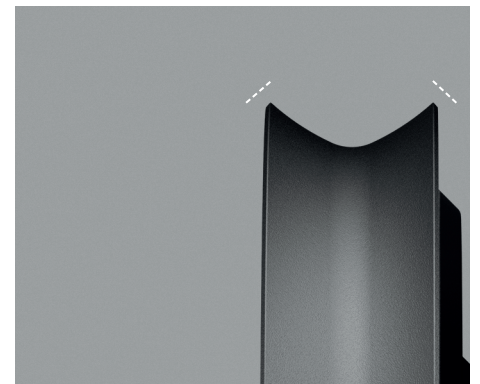

Design details

The slim profile

All Yoyo luminaires have the same low depth of 51 mm. The repeated design details invite to combine the sizes.

The curved profile

Yoyo's lightness is underlined by the curved profile, reflecting light and shadow on the matt surface colours in an elegant way.

The edged profiles

The slim edges contribute to the sculptural and elegant impression and make Yoyo seem floating.

The inner curve

Due to the recessed diffuser, light is grazing at the inner curve and is experienced comfortable and nonglaring.