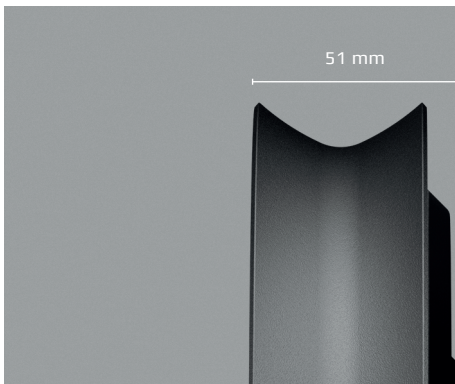

Yoyo for wall and ceiling is available in three sizes; all with the same low depth of 51 mm. They look good in combination – also at stairs and corridors where flat, low-protruding fixtures are required. Yoyo pendant has the same diameter as the largest fixture, 535 mm.

Design details

The slim profile

All Yoyo luminaires have the same low depth of 51 mm. The repeated design details invite to combine the sizes.

The curved profile

Yoyo's lightness is underlined by the curved profile, reflecting light and shadow on the matt surface colours in an elegant way.

The edged profiles

The slim edges contribute to the sculptural and elegant impression and make Yoyo seem floating.

The inner curve

Due to the recessed diffuser, light is grazing at the inner curve and is experienced comfortable and nonglaring.