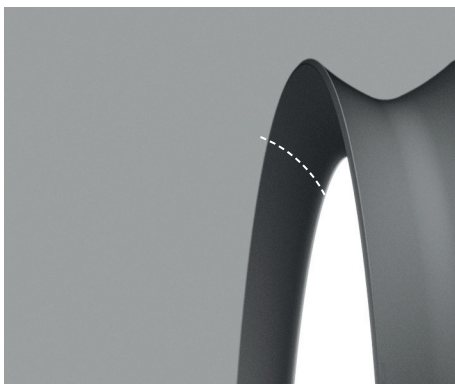

Yoyo for wall and ceiling is available in three sizes; all with the same low depth of 51 mm. They look good in combination – also at stairs and corridors where flat, low-protruding fixtures are required. Yoyo pendant has the same diameter as the largest fixture, 535 mm.

Form by light and shadow

C.F. Møller Architects are the masters of Yoyo's elegant design with distinct curves and slim profiles. Concluded by sharp profiles at both ends, the characteristic parable results in a unique and sculptural look and the impression of a floating luminaire.

Design details

The slim profile

All Yoyo luminaires have the same low depth of 51 mm. The repeated design details invite to combine the sizes.

The curved profile

Yoyo's lightness is underlined by the curved profile, reflecting light and shadow on the matt surface colours in an elegant way.

The edged profiles

The slim edges contribute to the sculptural and elegant impression and make Yoyo seem floating.

The inner curve

Due to the recessed diffuser, light is grazing at the inner curve and is experienced comfortable and nonglaring.