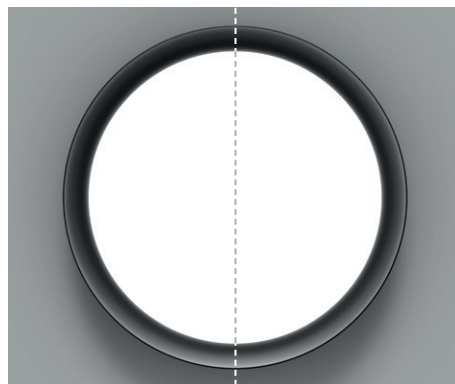

Design details

The slim profile

All Yoyo luminaires have the same low depth of 51 mm. The repeated design details invite to combine the sizes.

The curved profile

Yoyo's lightness is underlined by the curved profile, reflecting light and shadow on the matt surface colours in an elegant way.

The edged profiles

The slim edges contribute to the sculptural and elegant impression and make Yoyo seem floating.

The inner curve

Due to the recessed diffuser, light is grazing at the inner curve and is experienced comfortable and nonglaring.