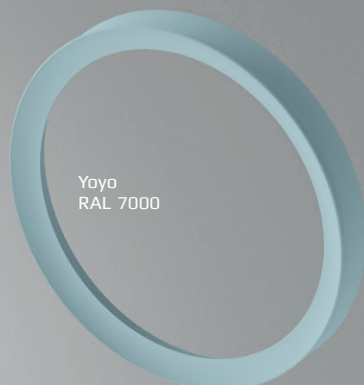

The edged profiles

The slim edges contribute to the sculptural and elegant impression and make Yoyo seem floating.

The inner curve

Due to the recessed diffuser, light is grazing at the inner curve and is experienced comfortable and nonglaring.

Prismatic or opal shade

The opal shade offers a pleasant and diffuse light distribution. The prismatic shade results in a precisely defined light distribution with low UGR.

Play with Yoyo

Yoyo is available in seven matt standard colours plus raw aluminium. Play with the Yoyos and combine colours and sizes in your own unique project.

Yoyo
RAL 9006

Yoyo
RAL 9005

Yoyo
RAL 7000

Yoyo
RAL 1032

Yoyo
RAL 6004

Yoyo
RAL 2003

Yoyo
Raw aluminium

Yoyo
RAL 9010