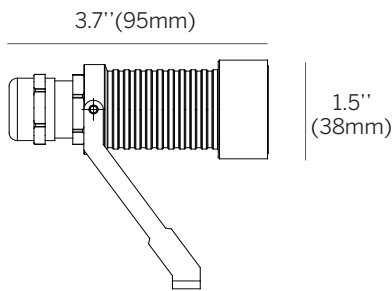

Luminaire

- High performance optics
- UL STD 676, submersible, IP68, pool and fountain applications, max depth 5m (16')
- Remote power supply
- Thermal fold back technology
- Stainless steel construction 316L marine grade
- Tempered glass, crystal clear
- Lifetime TM-21 @85C L80(12k)=72600h
- Working temperature from -25°C (-13°F) to 50°C (122°F)
- Supplied with oil and water resistant 3m (10') feed cable standard, single color 2x0.82 (18AWG)mm, RGBW 5x0.82 (18AWG) mm
- IK10

Color Temperature

- 30 - 3000K
- 40 - 4000K
- RGBW (W-4000K)
- 3 Step MacAdam
- CRI: > 85

Optics

- SP - Spot - 15°
- FL - Flood - 40°
- W - Wide - 70°

Voltage

- 12 - 12Vdc fixture voltage
- 24 - 24Vdc fixture voltage

Options

- C - standard feed cable 3m (10')
- C6 - luminaire supplied with 6m (20') feed cable
- C9 - luminaire supplied with 9m (30') feed cable

Accessories

- ASPS - Projector Snoot
- 202135 - Adjustable waterproof wall duct 17mm-25mm (0.66"-0.98")

Dimensions

- 1.5"ø (38mm)

Power (delivered lumen output)

- L - 3W 3000/4000K, 250 lm
- H - 6W 3000/4000K, 360lm
- H - 6W RGBW (W-4000K)

Power Supply

Power supply On/Off - 12V

- 101052 - OT30 12V P
- 101053 - OT60 12V P
- 100879 - OT120 12V P