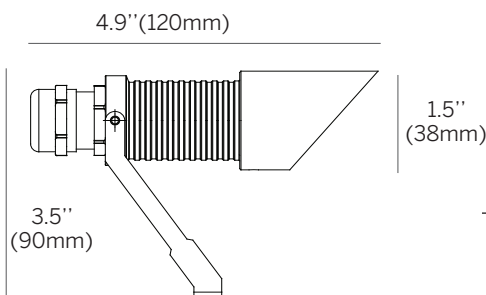

Luminaire

- High performance optics
- UL STD 676, submersible, IP68, pool and fountain applications, max depth 5m (16')
- Remote power supply
- Thermal fold back technology
- Stainless steel construction 316L marine grade
- Tempered glass, crystal clear
- Lifetime TM-21 @85C L80(12k)=72600h
- Working temperature from -25°C (-13°F) to 50°C (122°F)
- Supplied with oil and water resistant 3m (10') feed cable standard, single color 2x0.82 (18AWG)mm, RGBW 5x0.82 (18AWG) mm
- IK10

Color Temperature

- 30 - 3000K
- 40 - 4000K
- RGBW (W-4000K)
- 3 Step MacAdam
- CRI: > 85

Optics

- SP - Spot - 15°
- FL - Flood - 40°
- W - Wide - 70°

Voltage

- 12 - 12Vdc fixture voltage
- 24 - 24Vdc fixture voltage

Options

- C - standard feed cable 3m (10')
- C6 - luminaire supplied with 6m (20') feed cable
- C9 - luminaire supplied with 9m (30') feed cable

Accessories

- ASPS - Projector Snoot
- 202135 - Adjustable waterproof wall duct 17mm-25mm (0.66"-0.98")

Dimensions

- 1.5"ø (38mm)

Power (delivered lumen output)

- L - 3W 3000/4000K, 250 lm
- H - 6W 3000/4000K, 360lm
- H - 6W RGBW (W-4000K)

Power Supply

Power supply On/Off - 12V

- 101052 - OT30 12V P
- 101053 - OT60 12V P
- 100879 - OT120 12V P