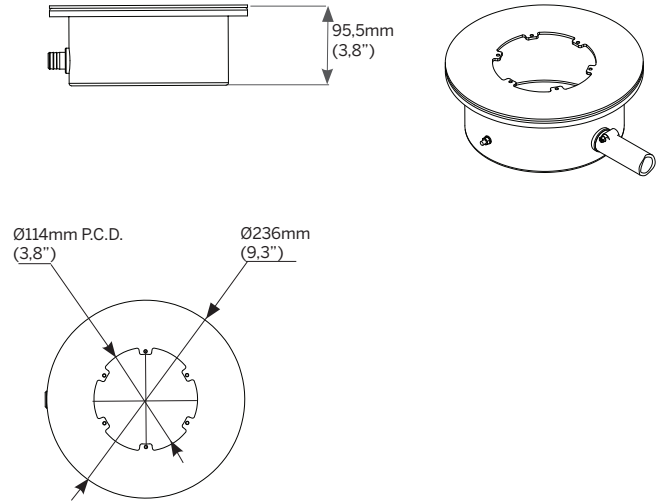

Safety

- Remote power supply
- Low voltage operation
- Recessed installation

Sustainability

- Recyclable material

ORDERING INFORMATION

Application/Dimensions

- TM = 150mm x 96mm (5.9"ø x 3.7")

Power - delivered lumen output

Voltage

- 12 - 12VDC fixture voltage
- 24 - 24VDC fixture voltage

Options

- C - standard feed cable 3m (10')
- C6 - luminaire supplied with 6m (20') feed cable
- C9 - luminaire supplied with 9m (30') feed cable
- C20 - luminaire supplied with 20m (65') feed cable

Installation housing

- AXM390 - (TM)
- AXMSS - Stainless steel pool
- AXMLN - Liner pool

POWER SUPPLIES

List of proposed power supplies that are to be ordered separately. Please click [link](#) for list of available drivers

Filix reserves the right to make technical changes without notice.

Installation housing AXM390 *fits 1m (2') cable Concrete Pool Installation

Installation housing AXMSS *fits 1m (2') cable Stainless Steel Pool Installation