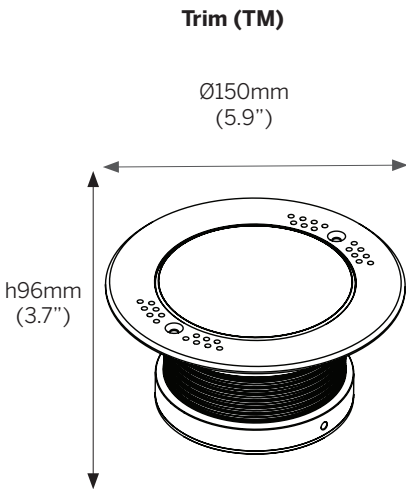

Arpool XM

Specification Sheet

UL STD 676 swimming pool rated
CSA C22.2#89 swimming pool rated
IP68

Ordering Information

Model	Installation	Power	Color Temp.	Optics	Voltage	Options
AXM	TM	L	30 40 RGBW	SP FL W SE	12 24	C* C6 C9 C20

LUMINAIRE FEATURES

Design and Application

- Installation depth max. up to 5m (16')
- Max tile thickness 25mm (1")
- Trim flange overlap 10mm (0.4")
- Low glare louvre
- DMX, DALI, 0-10V compatible (remote)
- Wall installation
- Medium and large pools
- Fountains and water features

Safety

- Remote power supply
- Low voltage operation
- Recessed installation

Sustainability

- Recyclable material

ORDERING INFORMATION

Application/Dimensions

- TM = 150mm x 96mm (5.9"ø x 3.7")

Power - delivered lumen output

- L - 21W 3000/4000K, 1700 lm
- L - 21W RGBW (W 4000K)

Color Temperature

- 30 - 3000K
- 40 - 4000K
- RGBW (W 4000K)

Optics

- SP - Spot - 15°
- FL - Flood - 40°
- W - Wide - 70°
- SE - Elliptical - 20°x 120°