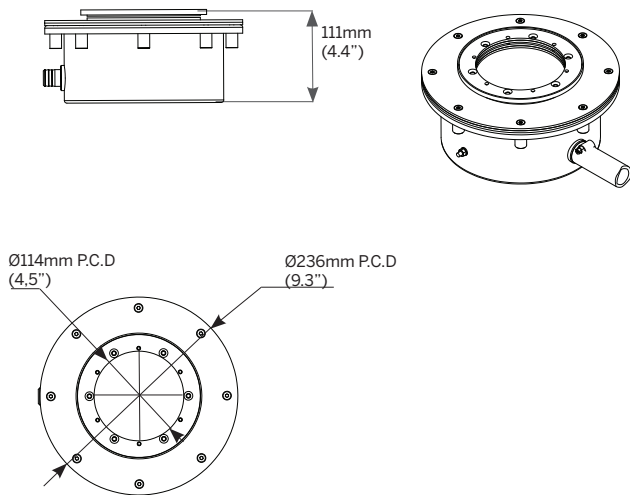

Installation housing AXMLN*fits 1m (2') cable Liner Pool Installation

International: +385 52 255 324 filixlighting.com
info@filixlighting.com
Europe/GmbH: info@filixlighting.com
Europe MENA: info@filixlighting.com
North America: filixlighting-usa.com info@filixlighting.com

Filix reserves the right to make technical changes without notice.