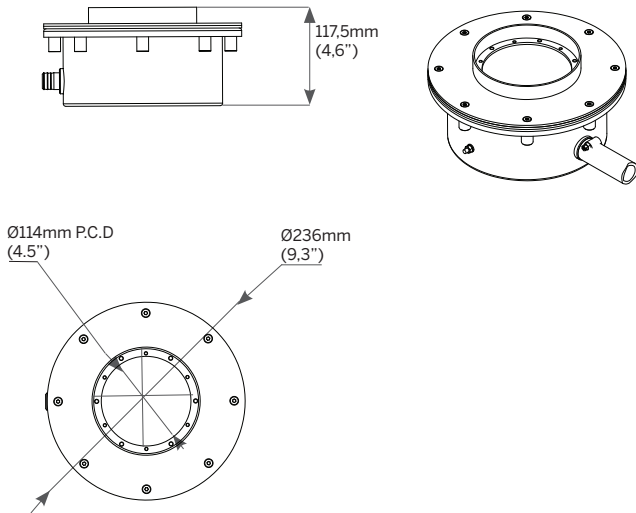

Safety

- Remote power supply
- Low voltage operation
- Recessed installation

Sustainability

- Recyclable material

ORDERING INFORMATION

Application/Dimensions

- TM = 150mm x 96mm (5.9"ø x 3.7")

Power - delivered lumen output

Voltage

- 12 - 12VDC fixture voltage
- 24 - 24VDC fixture voltage

Options

- C - standard feed cable 3m (10')
- C6 - luminaire supplied with 6m (20') feed cable
- C9 - luminaire supplied with 9m (30') feed cable
- C20 - luminaire supplied with 20m (65') feed cable

Installation housing

- AXM390 - (TM)
- AXMSS - Stainless steel pool
- AXMLN - Liner pool

POWER SUPPLIES

List of proposed power supplies that are to be ordered separately. Please click [link](#) for list of available drivers

Filix reserves the right to make technical changes without notice.

Installation housing AXM390 *fits 1m (2') cable Concrete Pool Installation

Installation housing AXMSS *fits 1m (2') cable Stainless Steel Pool Installation