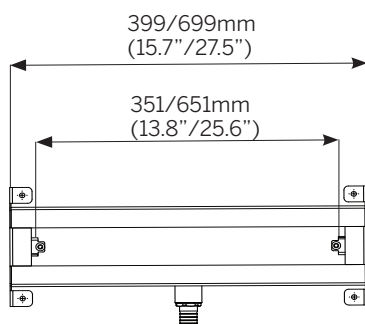

Safety

- Remote power supply
- Low voltage operation
- Recessed installation

Sustainability

- Recyclable material

ORDERING INFORMATION

Application/Dimensions

- 360mm (14")
- 660mm (26")

Power - delivered lumen output

Installation housing

- AR413 - 360mm (14")
- AR415 - 660mm (26")

POWER SUPPLIES

List of proposed power supplies that are to be ordered separately.
 Please click [link](#) for list of available drivers

Click [here](#) for voltage drop and distances.

Filix reserves the right to make technical changes without notice.

Arpool Linear Recessed

Dimensions

Front view with installation housing AR413/AR415

Fixture

Installation

International: +385 52 255 324 filixlighting.com
info@filixlighting.com
Europe/GmbH: info@filixlighting.com
Europe MENA: info@filixlighting.com
North America: filixlighting-usa.com info@filixlighting.com