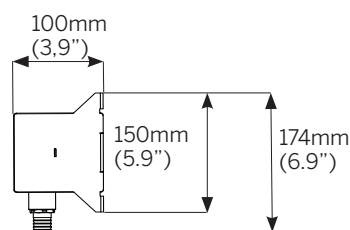

Safety

- Remote power supply
- Low voltage operation
- Recessed installation

Sustainability

- Recyclable material

ORDERING INFORMATION

Application/Dimensions

- 360mm (14")
- 660mm (26")

Power - delivered lumen output

Installation housing

- AR413 - 360mm (14")
- AR415 - 660mm (26")

POWER SUPPLIES

List of proposed power supplies that are to be ordered separately.
 Please click [link](#) for list of available drivers

Click [here](#) for voltage drop and distances.

Filix reserves the right to make technical changes without notice.

Arpool Linear Recessed

Dimensions

Front view with installation housing AR413/AR415

Fixture

Installation

International: +385 52 255 324 filixlighting.com
info@filixlighting.com
Europe/GmbH: info@filixlighting.com
Europe MENA: info@filixlighting.com
North America: filixlighting-usa.com info@filixlighting.com