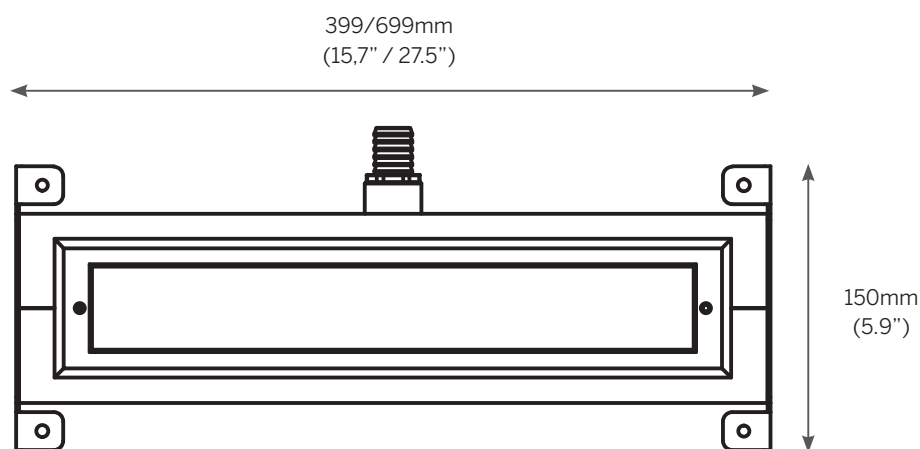

Safety

- Remote power supply
- Low voltage operation
- Recessed installation

Sustainability

- Recyclable material

ORDERING INFORMATION

Application/Dimensions

- 360mm (14")
- 660mm (26")

Power - delivered lumen output

Installation housing

- AR413 - 360mm (14")
- AR415 - 660mm (26")

POWER SUPPLIES

List of proposed power supplies that are to be ordered separately.
 Please click [link](#) for list of available drivers

Click [here](#) for voltage drop and distances.

Filix reserves the right to make technical changes without notice.

Arpool Linear Recessed

Dimensions

Front view with installation housing AR413/AR415

Fixture

Installation

International: +385 52 255 324 filixlighting.com
info@filixlighting.com
Europe/GmbH: info@filixlighting.com
Europe MENA: info@filixlighting.com
North America: filixlighting-usa.com info@filixlighting.com