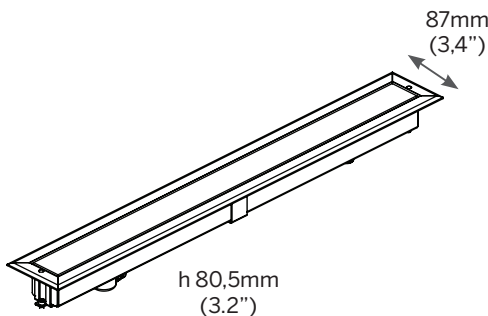

International: +385 52 255 324 filixlighting.com
info@filixlighting.com
Europe/GmbH: info@filixlighting.com
Europe MENA: info@filixlighting.com
North America: filixlighting-usa.com info@filixlighting.com

Filix reserves the right to make technical changes without notice.