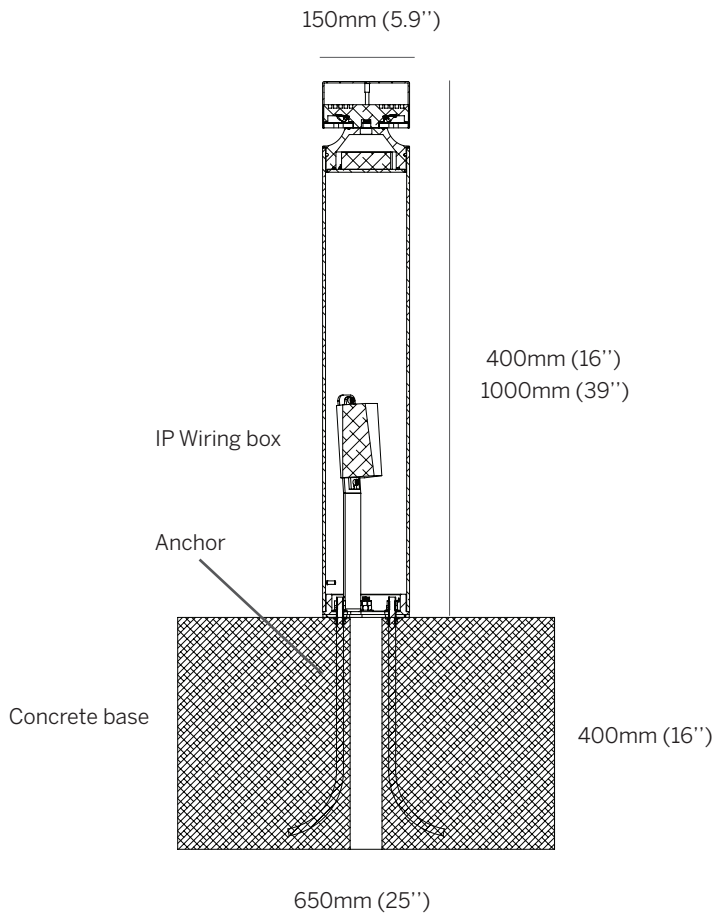

### Height

- M - 16" - 400mm
- L - 39" - 1000mm

### Accessories

- 201846 - Installation Anchor (H400mm)

150mm (5.9")

400mm (16")  
1000mm (39")

# ION Switch

Dimensions

Dimension/Detail