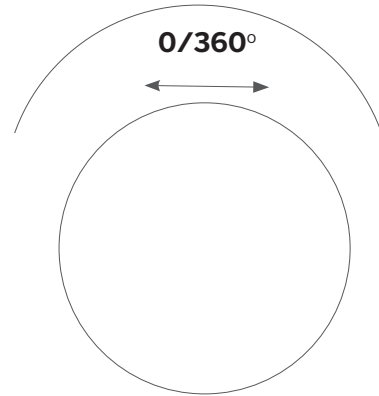

ONSITE HEAD MOVEMENT 360° WITH LOCK

Allows ON SITE manual head adjustment for change of light distribution angle or fine tuning.