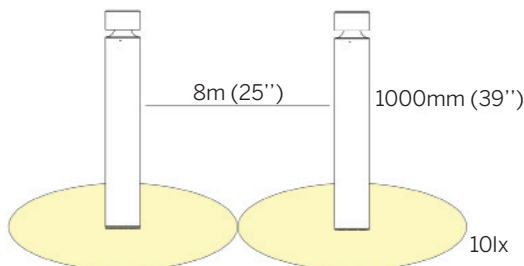

### Height

- M - 16" - 400mm
- L - 39" - 1000mm

### Options

- D - DALI
- V - 0-10V

### Accessories

- 201846 - Installation Anchor (H400mm)

150mm (5.9")

400mm (16")  
1000mm (39")

# ION Switch

Dimensions

Dimension/Detail