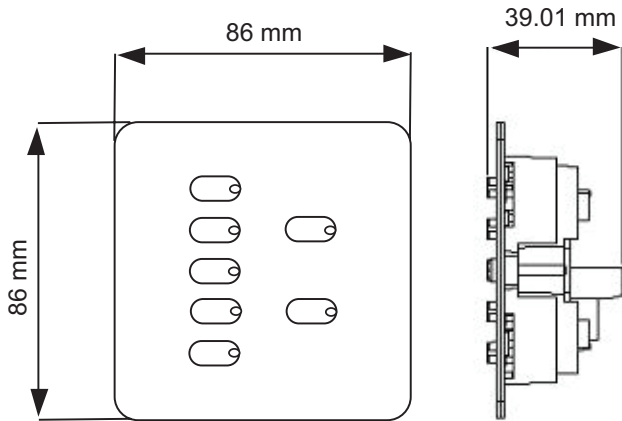

### Overview

Classic DALI control plates are available in 4 button configurations. Individual scene buttons have backlight indicator lights and strong tactile feedback. There is also a custom button and face plate engraving service making DALI control plates fully flexible to meet the needs of your project.

## Dimensions