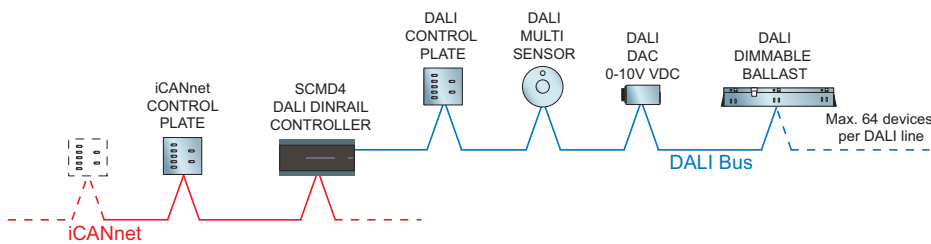

Typical Schematic

Mechanical Data

Standard or custom text options available on both buttons and face plates
Fits standard 35mm deep UK wallbox – not provided

Electrical Data

DALI Input Voltage:
9.5V DC - 22.5V DC supplied by the DALI communication bus

DALI Current:
Draw 3.75 mA per device

Temperature Range: 0°C to +40°C

Humidity: 0% - 95% non condensing

DALI Wiring:
Two-wire, non-polarized control

Contact Us

+44 (0)1923 495495

enquiries@iLight.co.uk

www.iLight.co.uk

iLight
A brand of Signify
Usk House, Llantarnam Park
Cwmbran, NP44 3HD, UK

Changes to the products, to the information contained in this document, and to prices are reserved; so are errors and omissions.

© 2022 Signify Holding
All Rights Reserved

iLight is a registered trademark.
All other trademarks are property of their respective owners.

DALI CLASSIC Rev5 0622

FM 727924