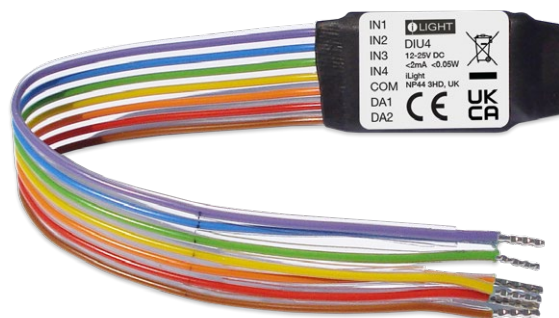

## DALI input unit with 4 user inputs

### Key Features

- Powered from DALI bus, compatible with standard DALI rating
- Up to four user inputs
- Ultra compact - Suitable for inclusion into most standard size back boxes
- DALI consumption < 2 mA
- CE & UKCA compliant to all relevant standards
- Designed and manufactured to ISO9001 standard.

### Overview

The DALI Input Unit is a fully DALI-compatible interface, designed to allow customer specified switches, sensors, time clocks or other on/off control devices to be incorporated into a standard DALI installation. DIU4 is a small, pre-wired, encapsulated PCB module and it is suitable for inclusion into all standard size back boxes together with a suitable mains rated switch.

## Function

DALI Input Unit detects short-circuit connection between wires Input 1-4 and COM. Module is designed to be used with standard push buttons – short-circuit connection is the active state.

DALI Input Unit is a DALI powered device therefore external DALI power supply has to be connected on the DALI line.