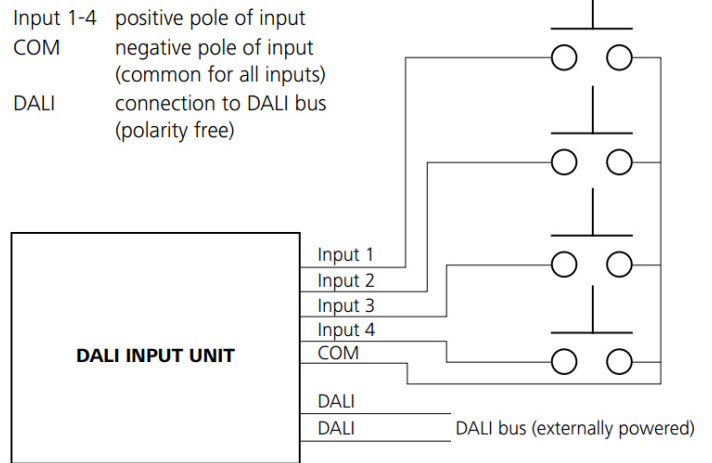

Wiring Diagram

Contact Us

+44 (0)1923 495495

enquiries@iLight.co.uk

www.iLight.co.uk

iLight
A brand of Signify
Usk House, Llantarnam Park
Cwmbran, NP44 3HD, UK

Changes to the products, to the information contained in this document, and to prices are reserved; so are errors and omissions.

© 2023 Signify Holding
All Rights Reserved

iLight is a registered trademark.
All other trademarks are property of their respective owners.

DALI IU Rev6 0423

UK
CA

CE