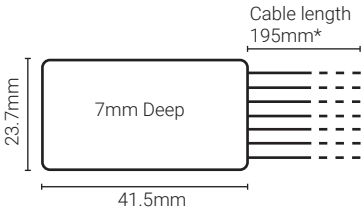

Function

DALI Input Unit detects short-circuit connection between wires Input 1-4 and COM. Module is designed to be used with standard push buttons – short-circuit connection is the active state.

DALI Input Unit is a DALI powered device therefore external DALI power supply has to be connected on the DALI line.

Note: The push buttons used as input devices for DALI Input Unit must have mains rating (DALI bus provides basic insulation only).

Dimensions

*Do not extend cables

Technical Information

Connections	
Mains cable:	Wires AWG 24 (0.5mm²)
DALI cable:	Wires AWG 24 (0.5mm²)
Power	
DALI voltage:	12-25VDC
DALI consumption:	<2mA
Control Inputs	
Voltage range:	Open 3.3VDC / closed max. 0.3VDC
Current range:	Max. 1mA
Mechanical data	
Housing:	Encapsulated PCB
Weight:	10g
Operating conditions	
Ambient temp. range:	0°C - +50°C
Relative humidity:	85% (non-condensing)
Storage temp. range:	-40°C - +70°C