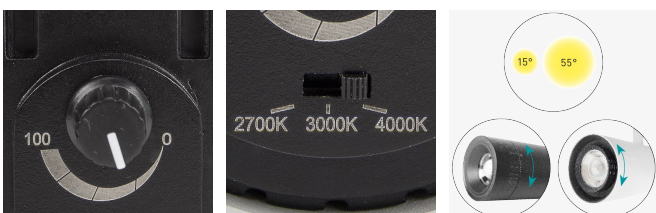

TOKYO 15

ZOOM - SWITCH - DIM

SPECIFICATIONS

Version	TOKYO 15
Input voltage	100-240V
Control	Dimming
LED type	LED COB
Power (W)	15
Real lumen	2700K: 955-1080, 3000K: 985-1115, 4000K: 1060-1200
Color temperature	2K7-3K-4K
CRI	CRI >90
Beam angle	15°-55°
Finishes	Black
Measures (mm)	70x160
Weight (Kg)	0.70
Body	Aluminium
IP	IP20
Temperature range	-20°C +40°C
Warranty	3-years

ACCESSORIES

Honeycomb
Ref. 1.5005.8001

Surface mounted base
Ref. 1.5000.8101

Surface mounted base
Ref. 1.5000.8201

DETAILS

Potentiometer

Adjustable temperature switch

Adjustable beam angle