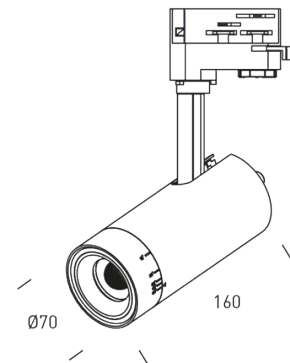

TOKYO 15

ZOOM - SWITCH - DIM

SPECIFICATIONS

Version	TOKYO 15
Input voltage	100-240V
Control	Dimming
LED type	LED COB
Power (W)	15
Real lumen	2700K: 955-1080, 3000K: 985-1115, 4000K: 1060-1200
Color temperature	2K7-3K-4K
CRI	CRI >90
Beam angle	15°-55°
Finishes	Black
Measures (mm)	70x160
Weight (Kg)	0.70
Body	Aluminium
IP	IP20
Temperature range	-20°C +40°C
Warranty	3-years

ACCESSORIES

Honeycomb
Ref. 1.5005.8001

Surface mounted base
Ref. 1.5000.8101

Surface mounted base
Ref. 1.5000.8201

DETAILS

Potentiometer

Adjustable temperature switch

Adjustable beam angle