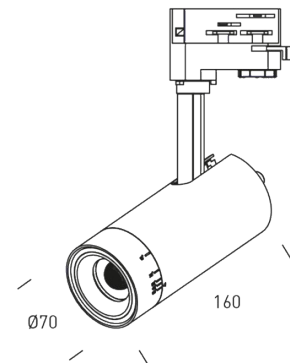

TOKYO 15

ZOOM - SWITCH - DIM

SPECIFICATIONS

Version	TOKYO 15
Input voltage	100-240V
Control	Dimming
LED type	LED COB
Power (W)	15
Real lumen	2700K: 955-1080, 3000K: 985-1115, 4000K: 1060-1200
Color temperature	2K7-3K-4K
CRI	CRI >90
Beam angle	15°-55°
Finishes	White
Measures (mm)	70x160
Weight (Kg)	0.70
Body	Aluminium
IP	IP20
Temperature range	-20°C +40°C
Warranty	3-years

ACCESSORIES

Honeycomb
Ref. 1.5005.8001

Surface mounted base
Ref. 1.5000.8101

Surface mounted base
Ref. 1.5000.8201

DETAILS

Potentiometer

Adjustable temperature switch

Adjustable beam angle